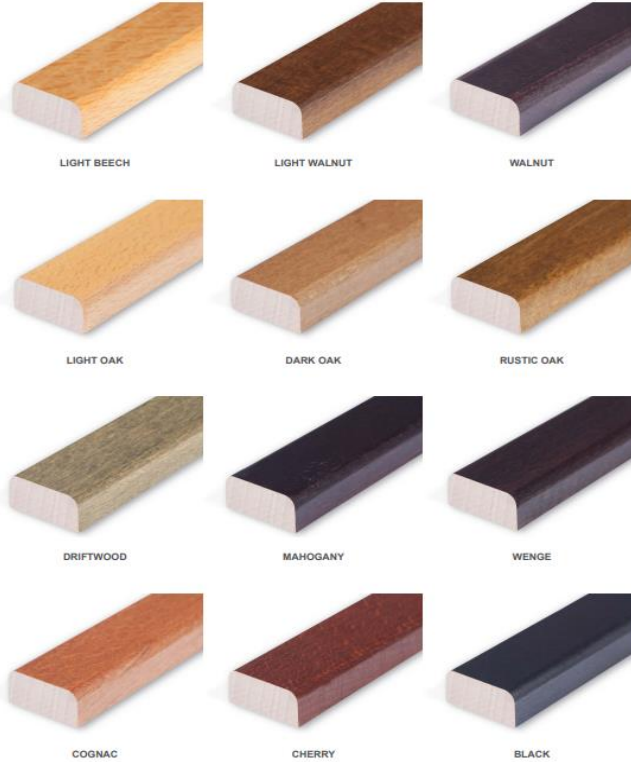

Gordona Side Chair

Specifications

SKU	602-032
Height (mm)	780
Width (mm)	480
Depth (mm)	510
Seat Height (mm)	470
QTY Per Pallet	12
Weight	5.5Kg
MOQ	N/A

Chair Options: (Opt 1 Veneer Back / Veneer Seat) (Opt 2 Veneer Back / UPH Seat) As Image Above (Opt 3 Full UPH Back / UPH Seat) (Opt 4 On Set Back / UPH Seat)
*

FRAME FINISHES

VENETO FAUX LEATHERS

GROSVENOR